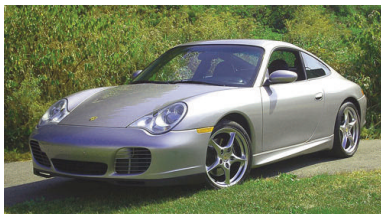

# 2004 911 Silver Anniversary C2 Coupe

**\$46,900**

GT Silver Metallic with full leather interior in Natural Grey. The Silver Anniversary Edition was a special edition model produced only in 2004 to celebrate the 40th year of the 911. It came completely loaded with options including polished wheels, AeroKit sideskirts, "S" type front end, 40th Anniversary nomenclature, Silver console, Bose sound and CD changer, Xenons, PSM, Navigation and heated power seats. And best of all, it came with the **X51 Powerkit** bringing hp to **345 hp** and the sport suspension. This is a high performance, well equipped 911. This car runs and looks fantastic and is an absolute pleasure to drive. Both interior and exterior are in excellent condition with all original paint. This car has been fully serviced and has had the 60k service completed. It's clear that 99% of the miles have been highway so that this car drives like new. In addition, it is under factory warranty until 5/2010 or 100k miles. How can you beat this car for the value and worry free driving? This vehicle is Weissach Certified for quality having successfully completed the **Weissach 96 Point Inspection** as performed by Porsche trained technicians at Daniel Jacobs LLC. Weissach Certified assures the buyer of vehicle quality and reliability and is backed the Weissach 6month/6k Power Train Plus Warranty. And keep in mind that your **WEISSACH WARRANTY** is valid anywhere in North America, not just in Oxford, CT.

## SPECIFICATIONS

**STOCK #:** 070511  
**YEAR:** 2004  
**EXT COLOR:** GT Silver

**MODEL:** 911  
**MILEAGE:** 59750  
**INT COLOR:** Natural Grey

**BODY STYLE:** Coupe  
**DRIVE:** Rwd  
**TOP:** N/A

**SERIES:** 99-04 911  
**TRANS:** 6 spd  
**CONDITION:** SCM 3+  
Sports Car Market Rating