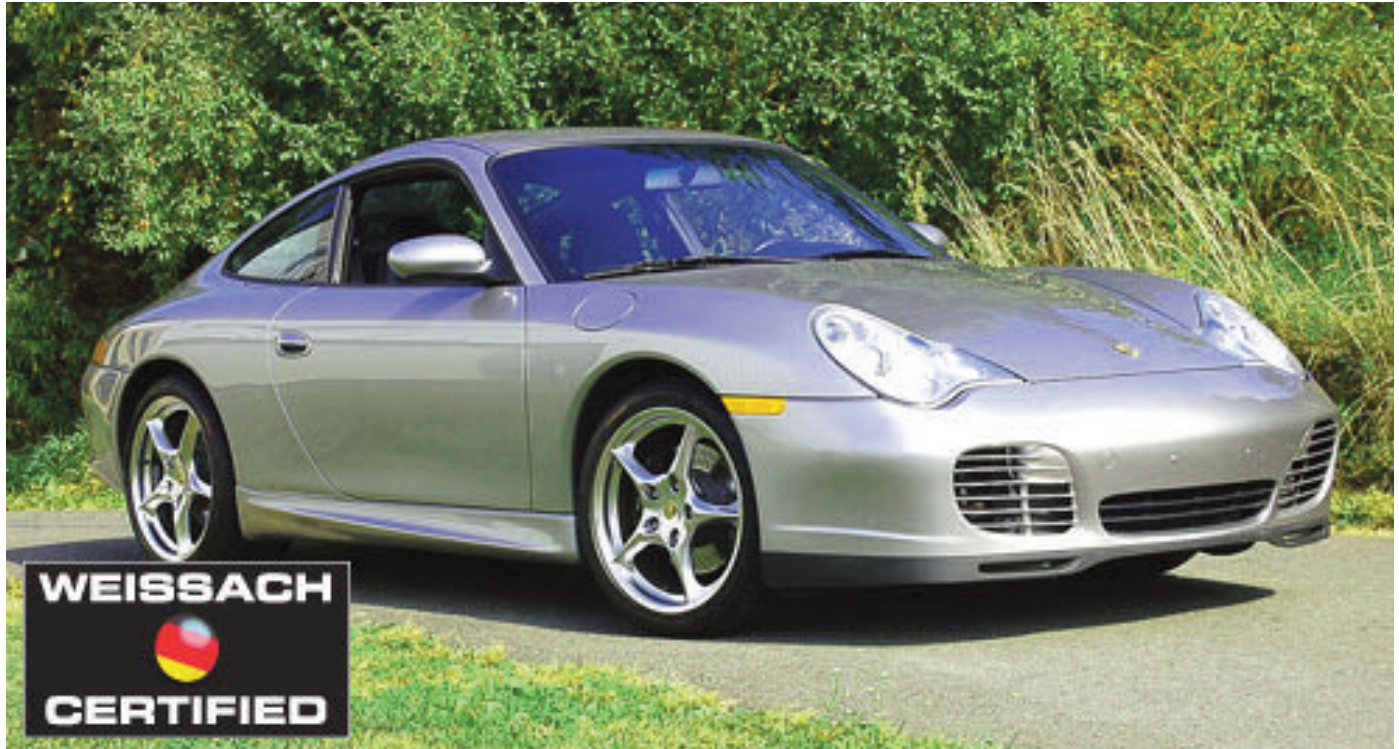

# 2004 911 Silver Anniversary C2 Coupe

**\$46,900**

GT Silver Metallic with full leather interior in Natural Grey. The Silver Anniversary Edition was a special edition model produced only in 2004 to celebrate the 40th year of the 911. It came completely loaded with options including polished wheels, AeroKit sideskirts, "S" type front end, 40th Anniversary nomenclature, Silver console, Bose sound and CD changer, Xenons, PSM, Navigation and heated power seats. And best of all, it came with the **X51 Powerkit** bringing hp to **345 hp** and the sport suspension. This is a high performance, well equipped 911. This car runs and looks fantastic and is an absolute pleasure to drive. Both interior and exterior are in excellent condition with all original paint. This car has been fully serviced and has had the 60k service completed. It's clear that 99% of the miles have been highway so that this car drives like new. In addition, it is under factory warranty until 5/2010 or 100k miles. How can you beat this car for the value and worry free driving? This vehicle is Weissach Certified for quality having successfully completed the **Weissach 96 Point Inspection** as performed by Porsche trained technicians at Daniel Jacobs LLC. Weissach Certified assures the buyer of vehicle quality and reliability and is backed the Weissach 6month/6k Power Train Plus Warranty. And keep in mind that your **WEISSACH WARRANTY** is valid anywhere in North America, not just in Oxford, CT.

## SPECIFICATIONS

**STOCK #:** 070511  
**YEAR:** 2004  
**EXT COLOR:** GT Silver

**MODEL:** 911  
**MILEAGE:** 59750  
**INT COLOR:** Natural Grey

**BODY STYLE:** Coupe  
**DRIVE:** Rwd  
**TOP:** N/A

**SERIES:** 99-04 911  
**TRANS:** 6 spd  
**CONDITION:** SCM 3+  
Sports Car Market Rating