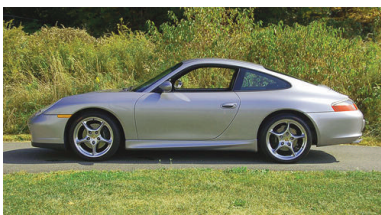

# 2004 911 Silver Anniversary C2 Coupe

**\$46,900**

GT Silver Metallic with full leather interior in Natural Grey. The Silver Anniversary Edition was a special edition model produced only in 2004 to celebrate the 40th year of the 911. It came completely loaded with options including polished wheels, AeroKit sideskirts, "S" type front end, 40th Anniversary nomenclature, Silver console, Bose sound and CD changer, Xenons, PSM, Navigation and heated power seats. And best of all, it came with the **X51 Powerkit** bringing hp to **345 hp** and the sport suspension. This is a high performance, well equipped 911. This car runs and looks fantastic and is an absolute pleasure to drive. Both interior and exterior are in excellent condition with all original paint. This car has been fully serviced and has had the 60k service completed. It's clear that 99% of the miles have been highway so that this car drives like new. In addition, it is under factory warranty until 5/2010 or 100k miles. How can you beat this car for the value and worry free driving? This vehicle is Weissach Certified for quality having successfully completed the **Weissach 96 Point Inspection** as performed by Porsche trained technicians at Daniel Jacobs LLC. Weissach Certified assures the buyer of vehicle quality and reliability and is backed the Weissach 6month/6k Power Train Plus Warranty. And keep in mind that your **WEISSACH WARRANTY** is valid anywhere in North America, not just in Oxford, CT.

## SPECIFICATIONS

**STOCK #:** 070511  
**YEAR:** 2004  
**EXT COLOR:** GT Silver

**MODEL:** 911  
**MILEAGE:** 59750  
**INT COLOR:** Natural Grey

**BODY STYLE:** Coupe  
**DRIVE:** Rwd  
**TOP:** N/A

**SERIES:** 99-04 911  
**TRANS:** 6 spd  
**CONDITION:** SCM 3+  
Sports Car Market Rating