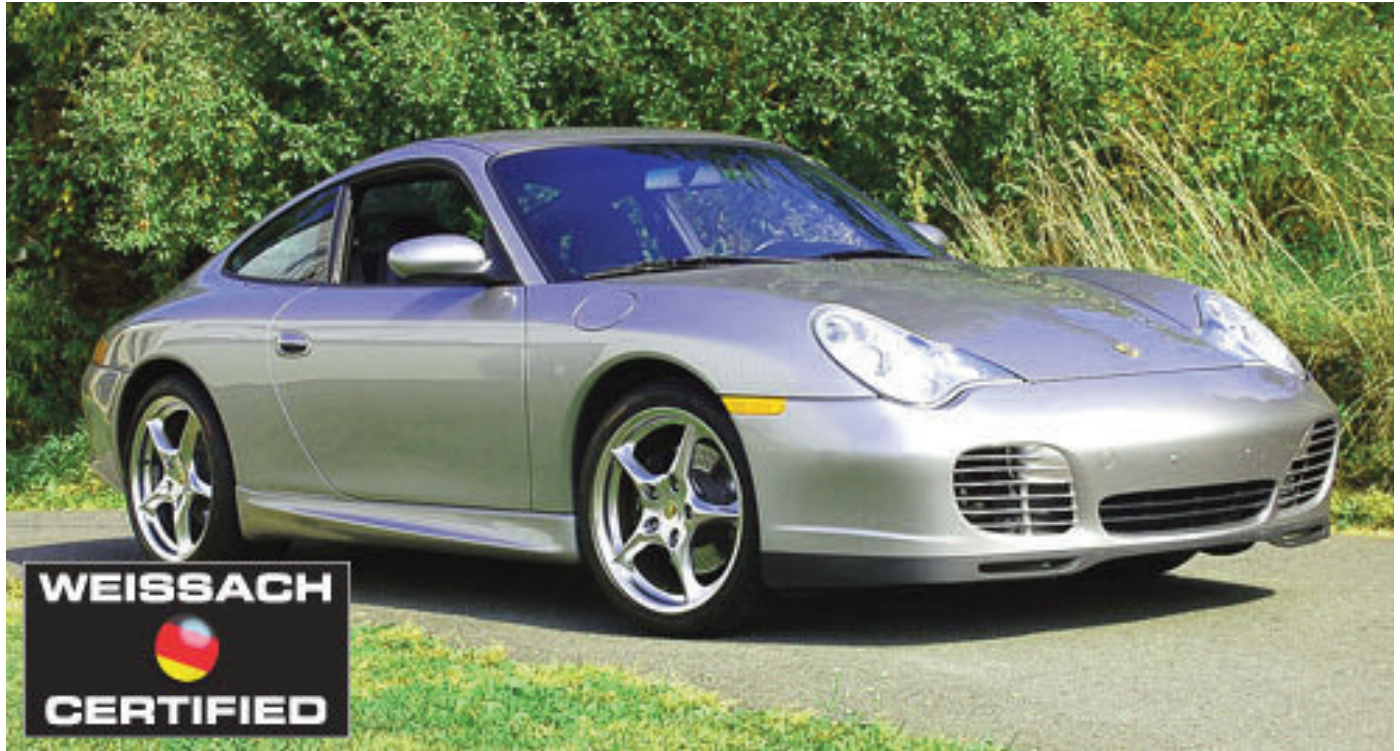

2004 911 Silver Anniversary C2 Coupe

\$45,900

GT Silver Metallic with full leather interior in Natural Grey. The Silver Anniversary Edition was a limited production model (1963 made) produced in 2004 to celebrate the 40th year of the 911. It is by far the best looking 911 narrow body available and came completely loaded with options including polished wheels, AeroKit sideskirts, "S" type front end, 40th Anniversary nomenclature, Silver console, Bose sound and CD changer, rear wiper, Xenons, PSM, Navigation and heated power seats. And best of all, it came with the X51 Powerkit bringing hp to 345 hp and the sport suspension. Both interior and exterior are in outstanding condition in this meticulously kept, super low mileage car. Fully serviced with fresh fluids and filters because we spend our money on service before the sale so you don't have to spend yours after the sale. As always, no one provides Pre-owned Porsche Peace of Mind like Weissach Autohaus! Just ask our customers ([see our Testimonials](#)). Includes 6 month/6000 mile Weissach Warranty. This vehicle is Weissach Certified for quality having successfully completed the **Weissach 96 Point Inspection** as performed by Porsche trained technicians at Daniel Jacobs LLC. Weissach Certified assures the buyer of vehicle quality and reliability and is backed the Weissach 6 month/6k Power Train Plus Warranty. And keep in mind that your **WEISSACH WARRANTY** is valid anywhere in North America, not just in Oxford, CT. *And keep in mind that Trade-ins of all kinds are always welcomed at Weissach Autohaus.*

SPECIFICATIONS

| | | | |
|-----------------|---------------|-------------|-------------------|
| STOCK #: 090505 | MODEL: 911 | BODY STYLE: | SERIES: 99-04 911 |
| YEAR: 2004 | MILEAGE: 8500 | Coupe | TRANS: 6 spd |
| EXT COLOR: GT | INT COLOR: | DRIVE: Rwd | VIN: |
| Silver | Natural Grey | TOP: N/A | WP0AA29974S621843 |