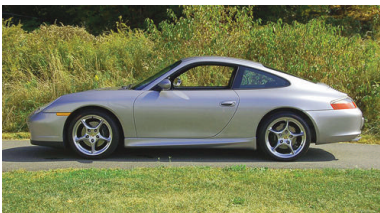

2004 911 Silver Anniversary C2 Coupe

\$45,900

GT Silver Metallic with full leather interior in Natural Grey. The Silver Anniversary Edition was a limited production model (1963 made) produced in 2004 to celebrate the 40th year of the 911. It is by far the best looking 911 narrow body available and came completely loaded with options including polished wheels, AeroKit sideskirts, "S" type front end, 40th Anniversary nomenclature, Silver console, Bose sound and CD changer, rear wiper, Xenons, PSM, Navigation and heated power seats. And best of all, it came with the X51 Powerkit bringing hp to 345 hp and the sport suspension. Both interior and exterior are in outstanding condition in this meticulously kept, super low mileage car. Fully serviced with fresh fluids and filters because we spend our money on service before the sale so you don't have to spend yours after the sale. As always, no one provides Pre-owned Porsche Peace of Mind like Weissach Autohaus! Just ask our customers ([see our Testimonials](#)). Includes 6 month/6000 mile Weissach Warranty. This vehicle is Weissach Certified for quality having successfully completed the **Weissach 96 Point Inspection** as performed by Porsche trained technicians at Daniel Jacobs LLC. Weissach Certified assures the buyer of vehicle quality and reliability and is backed the Weissach 6 month/6k Power Train Plus Warranty. And keep in mind that your **WEISSACH WARRANTY** is valid anywhere in North America, not just in Oxford, CT. *And keep in mind that Trade-ins of all kinds are always welcomed at Weissach Autohaus.*

SPECIFICATIONS

| | | | |
|-----------------|---------------|-------------|-------------------|
| STOCK #: 090505 | MODEL: 911 | BODY STYLE: | SERIES: 99-04 911 |
| YEAR: 2004 | MILEAGE: 8500 | Coupe | TRANS: 6 spd |
| EXT COLOR: GT | INT COLOR: | DRIVE: Rwd | VIN: |
| Silver | Natural Grey | TOP: N/A | WP0AA29974S621843 |